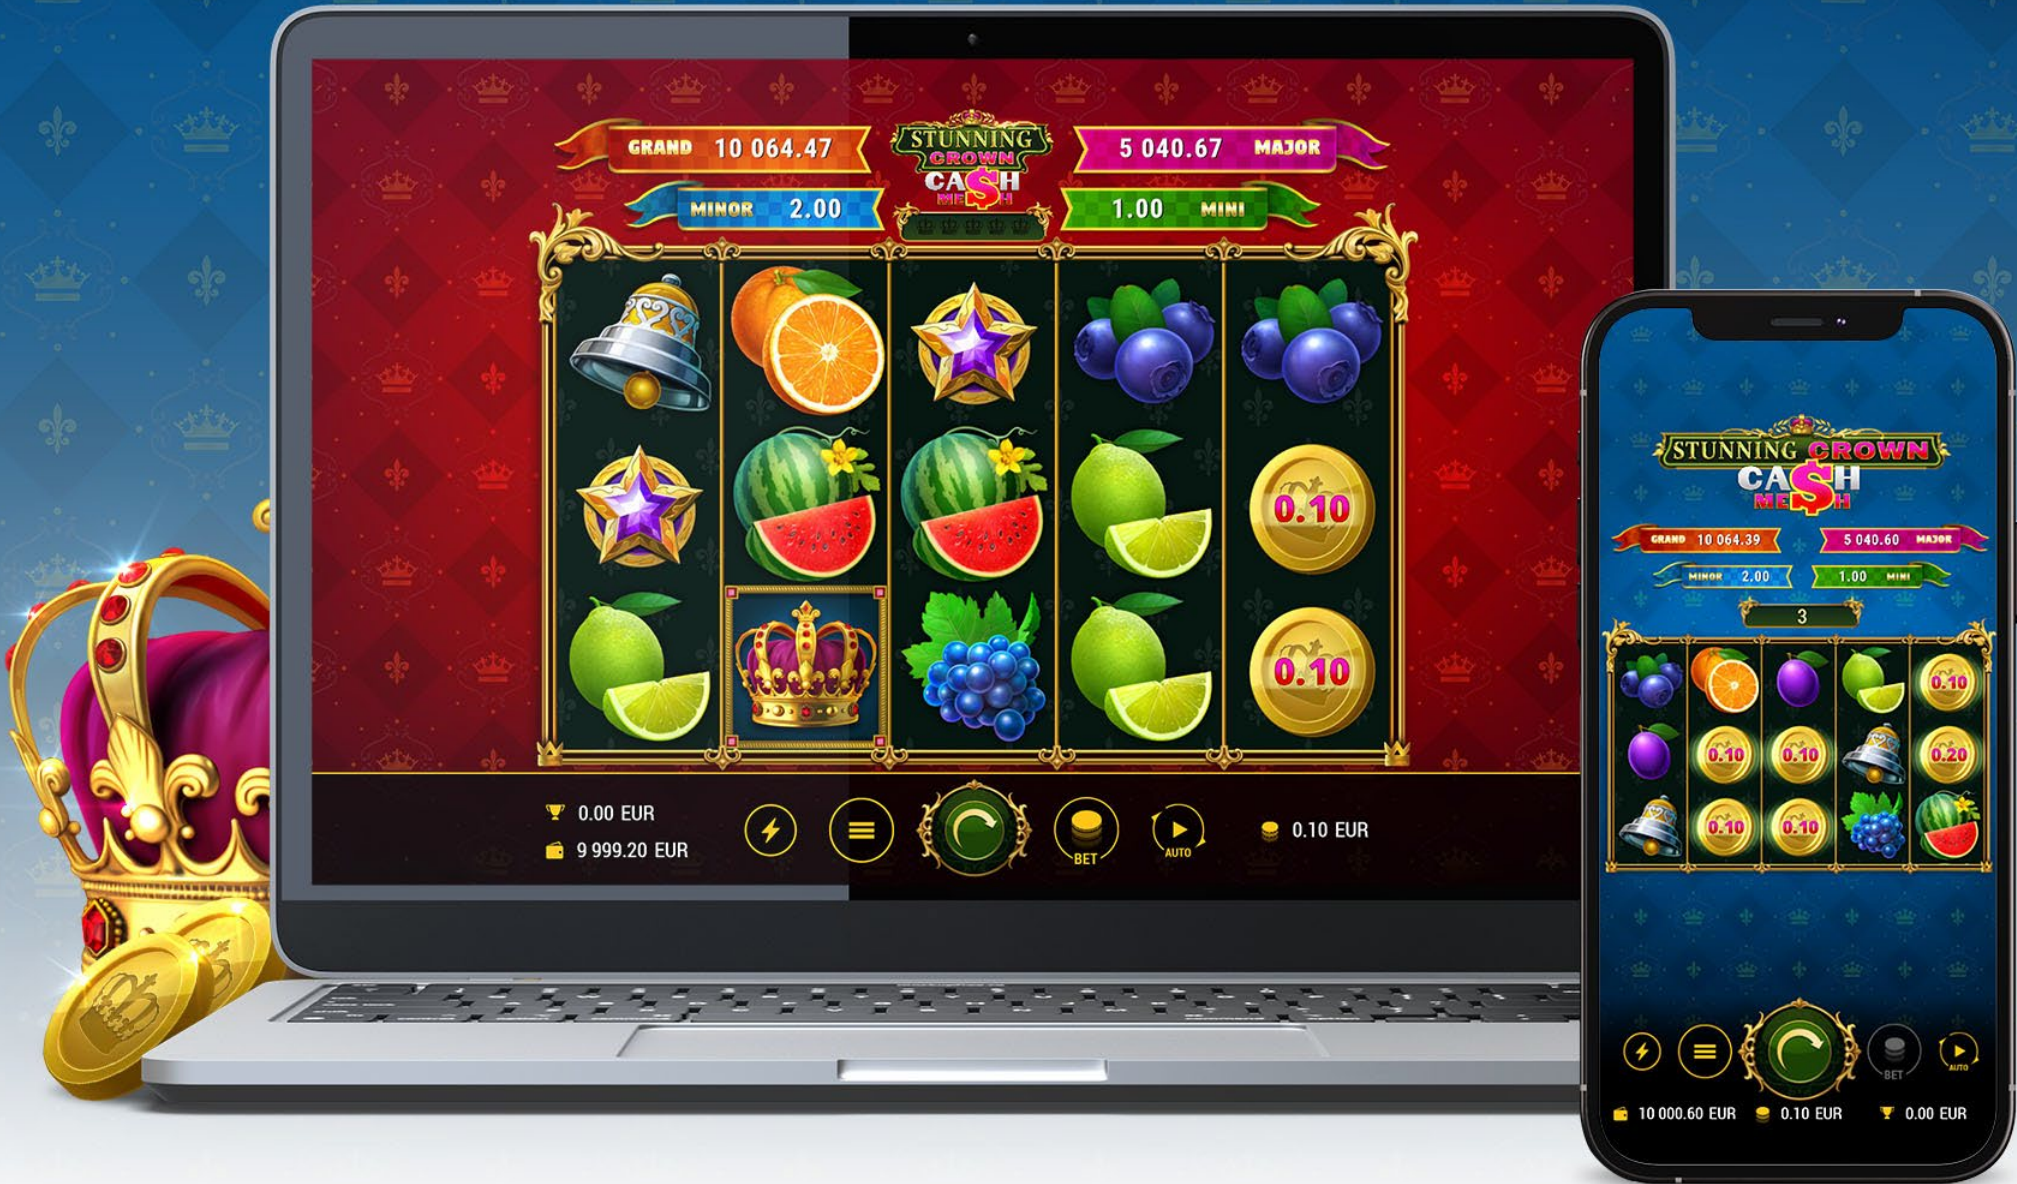

STUNNING CROWN CASH MESH

Step into the realm of royalty with Stunning Crown Cash Mesh, the next addition to the Stunning Crown series. Delve into a world of regal symbols, from luscious fruits to majestic bells, with Scatters represented by radiant stars and Bonuses by shimmering orbs. Experience the innovative Cash Mesh feature on a classic 5x3 setup with 10 paylines, where every spin holds the promise of royal riches. Embrace the elegance and splendor of Stunning Crown Cash Mesh as you embark on a journey fit for kings and queens.

Cash Mesh - 5 or more Coin symbols on any spin triggers the Cash Mesh feature. Cash Mesh starts with 3 respins. When a new Coin symbol hits, the number of respins is reset to 3

Full House - landing 15 Coin symbols during Cash Mesh is awarded with an additional Full House multiplier x2 to total cash values of Coin symbols

Jackpots - landing symbol with Jackpot or Bonus label during Cash Mesh awards player with an extra win

Expanding Wild - whenever Wild symbol appears on the winning line, it expands and covers full reel transforming into Expanding Wild

Wild symbol - appears on reels 2, 3 and 4 and substitutes for all other symbols except Scatter and Bonus. Only one Wild can appear on each reel

WWW.BFGAMES.COM
STUNNING CROWN CASH MESH